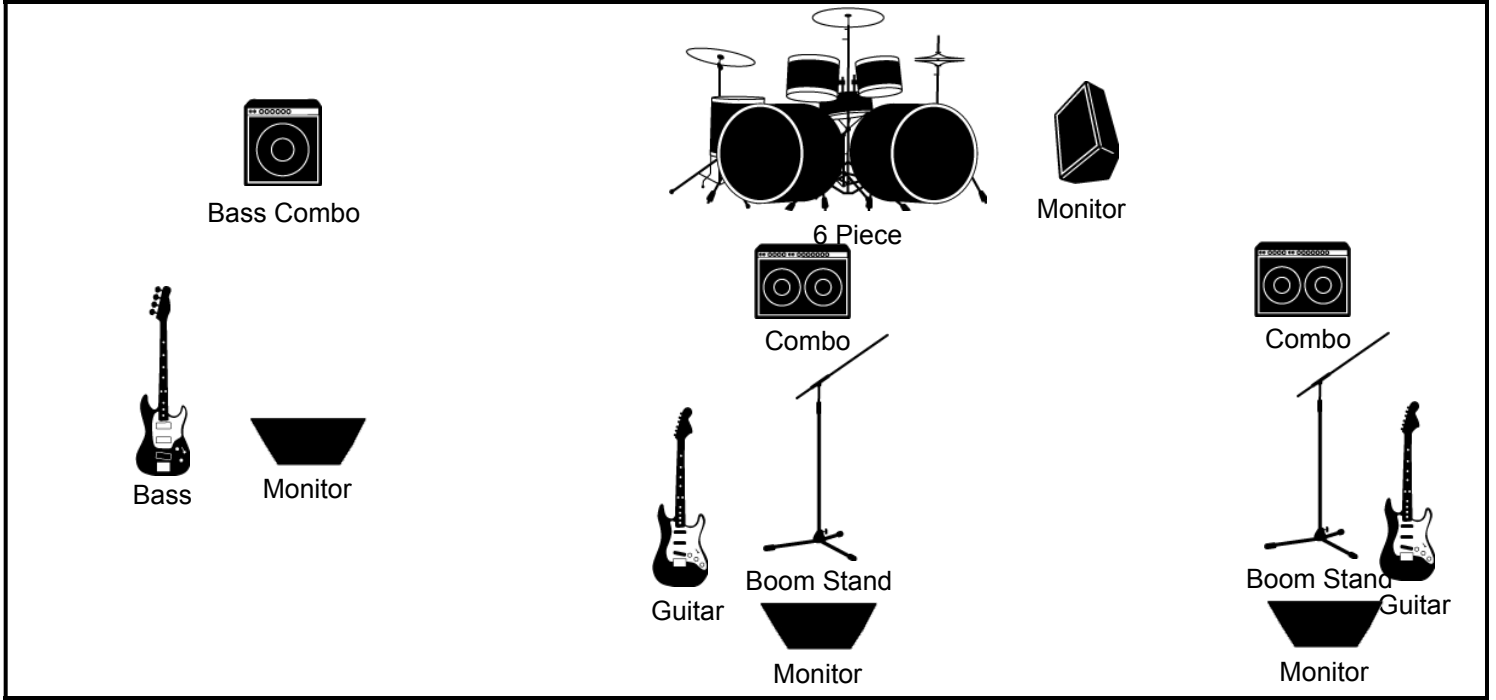

INPUT LIST

1	4 XLR Inputs	9		17	
2	2 Vocal mics	10		18	
3	2 Instrument mics	11		19	
4	Drum mic inputs	12		20	
5		13		21	
6		14		22	
7		15		23	
8		16		24	

NOTES

Stage center - acoustic mandolin, electric guitar, mandocaster, 1 vox, 1 XLR, 1 inst vox
 Stage right - guitar, guitar (synth), 1 vox, 1 XLR, 1 inst vox
 Stage left - bass guitar, 1 XLR, 1 vox
 Stage center back - drums, kick, snare, overheads